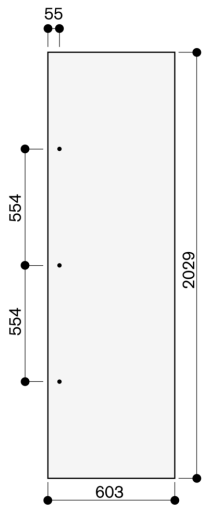

RA421610

Door

RA421610

- For 24" wide appliances, panel thickness 3/4".
- For 24" wide appliances, panel thickness 3/4".

Niche width 61 cm

The door front thickness is 19 mm.
The maximum door front dimensions are designed for a gap dimension of 3 mm with respect to a single niche.