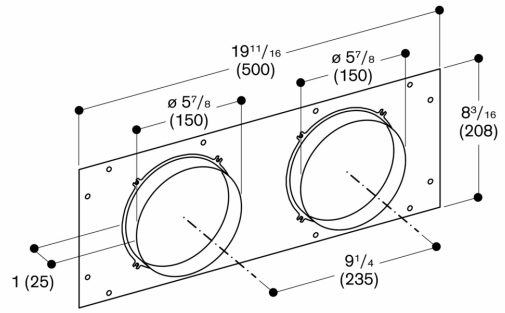

AD754049

installation accessory

AD754049

- Fitting AL 400, front or back side.
- 2 x \varnothing 6" round duct air intake.

Planning notes

Fitting AL 400, front or back side.
2 x \varnothing 6" round duct air intake.

Measurements in mm

Measurements in inches (mm)