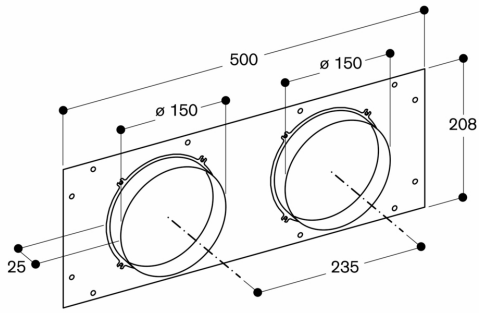

AD754049

installation accessory

AD754049

- Fitting AL 400, front or back side.
- 2 x \varnothing 6" round duct air intake.

Planning notes

Fitting AL 400, front or back side.
2 x \varnothing 6" round duct air intake.

Measurements in mm

Measurements in inches (mm)