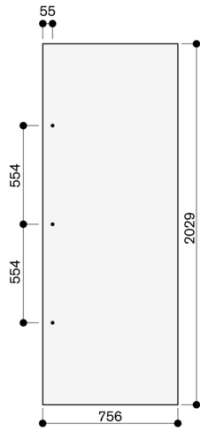

Stainless steel door panel with handle
For 76.2 cm wide appliances, panel
thickness 19 mm.

Color Variants

RA421710

Characteristics

Dimensions

**Dimensions of the packed product
(HxWxD)**

115x1000x2170

Dimensions of the master case (mm)

Pallet dimensions

80.0 x 80.0 x 120.0

Quantity per packing unit

Standard number of units per pallet

6

Units per layer

Net weight

23.5

Gross weight

36.8

Maximum Power

Voltage

Frequency

Length electrical supply cord

Plug type

Consumption and connection features

2025-12-17

Page 1

Recess width 76.2 cm

The door panel thickness is 19 mm.
The maximum door panel dimensions are based on a clearance of 3 mm,
based on a single recess.