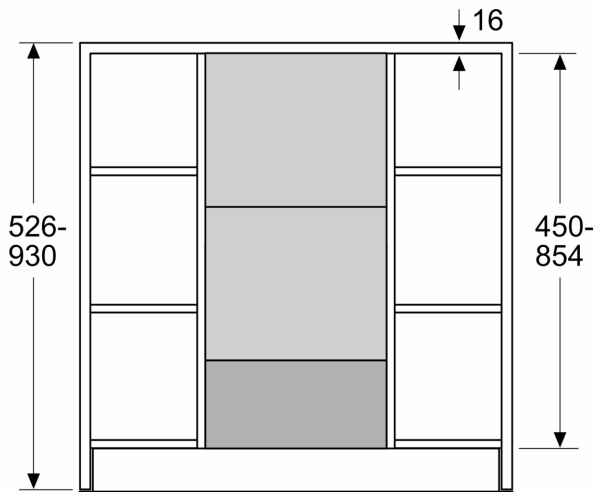

**Chimney extension, 450-854 mm,
Matt black
DWZ1IB6K2**

- Chimney extension 450-854 mm for integrated design hood.
- Two-piece chimney set for an individual height adjustment.
- Suitable for ducted and re-circulated extraction
- Easy to clean smooth surfaces and materials.
- Coated surfaces for less fingerprint sensitivity

Technical Data

Dimensions of the packed product (HxWxD):465x385x685 mm
Pallet dimensions: 200.0 x 80.0 x 120.0
Standard number of units per pallet: 12
Net weight:4.6 kg
Gross weight: 7.5 kg
EAN code:4242005536481

**Chimney extension, 450-854 mm,
Matt black
DWZ1IB6K2**

Optional accessories

- Chimney extension 450-854 mm for integrated design hood.
- Two-piece chimney set for an individual height adjustment.
- Suitable for ducted and re-circulated extraction
- Easy to clean smooth surfaces and materials.
- Coated surfaces for less fingerprint sensitivity

**Chimney extension, 450-854 mm,
Matt black
DWZ1IB6K2**

Measurements in mm
**Installation example for cupboard height
526–930 mm with side shelf compartments**

Measurements in mm