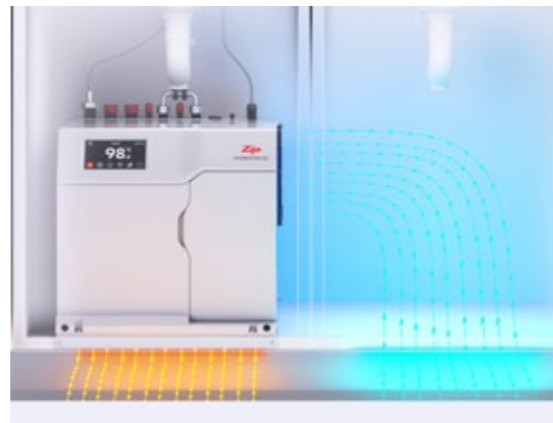

The latest innovation in Zip HydroTap G5 Our most eco-friendly HydroTap*

Designed for sustainability

Includes a more eco-friendly refrigeration system

Zip HydroTap now uses R290 refrigerant gas delivering a 95% reduction in Global Warming Potential (GWP) compared to the previous refrigerant gas used.

100% water efficient

Using air-cooling technology to deliver perfectly chilled water means the Zip HydroTap is 100% water efficient as no water is used in the chilling process.

Improved energy efficiency

The new front fascia and integrated airflow vent design in the command centre of the Zip HydroTap enables improved energy efficiency, allowing air to be expelled out of the cupboard more quickly and efficiently.

At high usage periods, the HydroTap continues to deliver consistent chilled water while optimising energy efficiency by up to 24%. In standby mode, the HydroTap is 10% more energy efficient while ensuring consistent chilled temperatures on demand.

Featured product:
HydroTap Celsius Plus
All-In-One Pull-Out in Chrome

*when compared to preceding HydroTap models