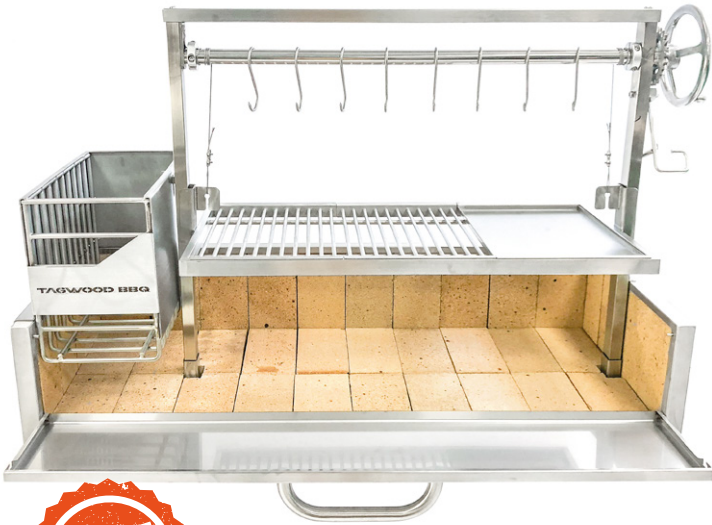

**BUILT CM CHARCOAL GRILL**

**Main features:**

**Height adjustable grates**  
 Regulates cooking temperature.

**Fire bricks**  
 Help distribute heat uniformly and extend the life of the grill.

**Firebox "brasero"**  
 Lights up charcoal quicker.

**3 grilling surfaces**  
 Provides you the flexibility to grill all kinds of food and keep them warm.

**Includes:**

**Interchangeable griddle.**

**Interchangeable main grate.**

**Stainless steel shovel & coal rake.**

**S shape meat hooks.**

**Specifications:**

Main grilling area	85.7 x 42 cm	Interchangeable griddle material	Stainless steel 304	Side table	No
Main body material	Stainless steel 304	S shape meat hooks material	Stainless steel 304	Front access door	Yes
Grates material	Stainless steel 304	Maximum grate elevation cm	52	Swivel casters	No
Net weight kg	113.4	Minimum grate elevation cm	7	Bottle opener	No
Dimensions cm	86.5 H x 123.2 W x 50.2 D	Firebricks max. temperature °C	1576	Limited warranty	5 years